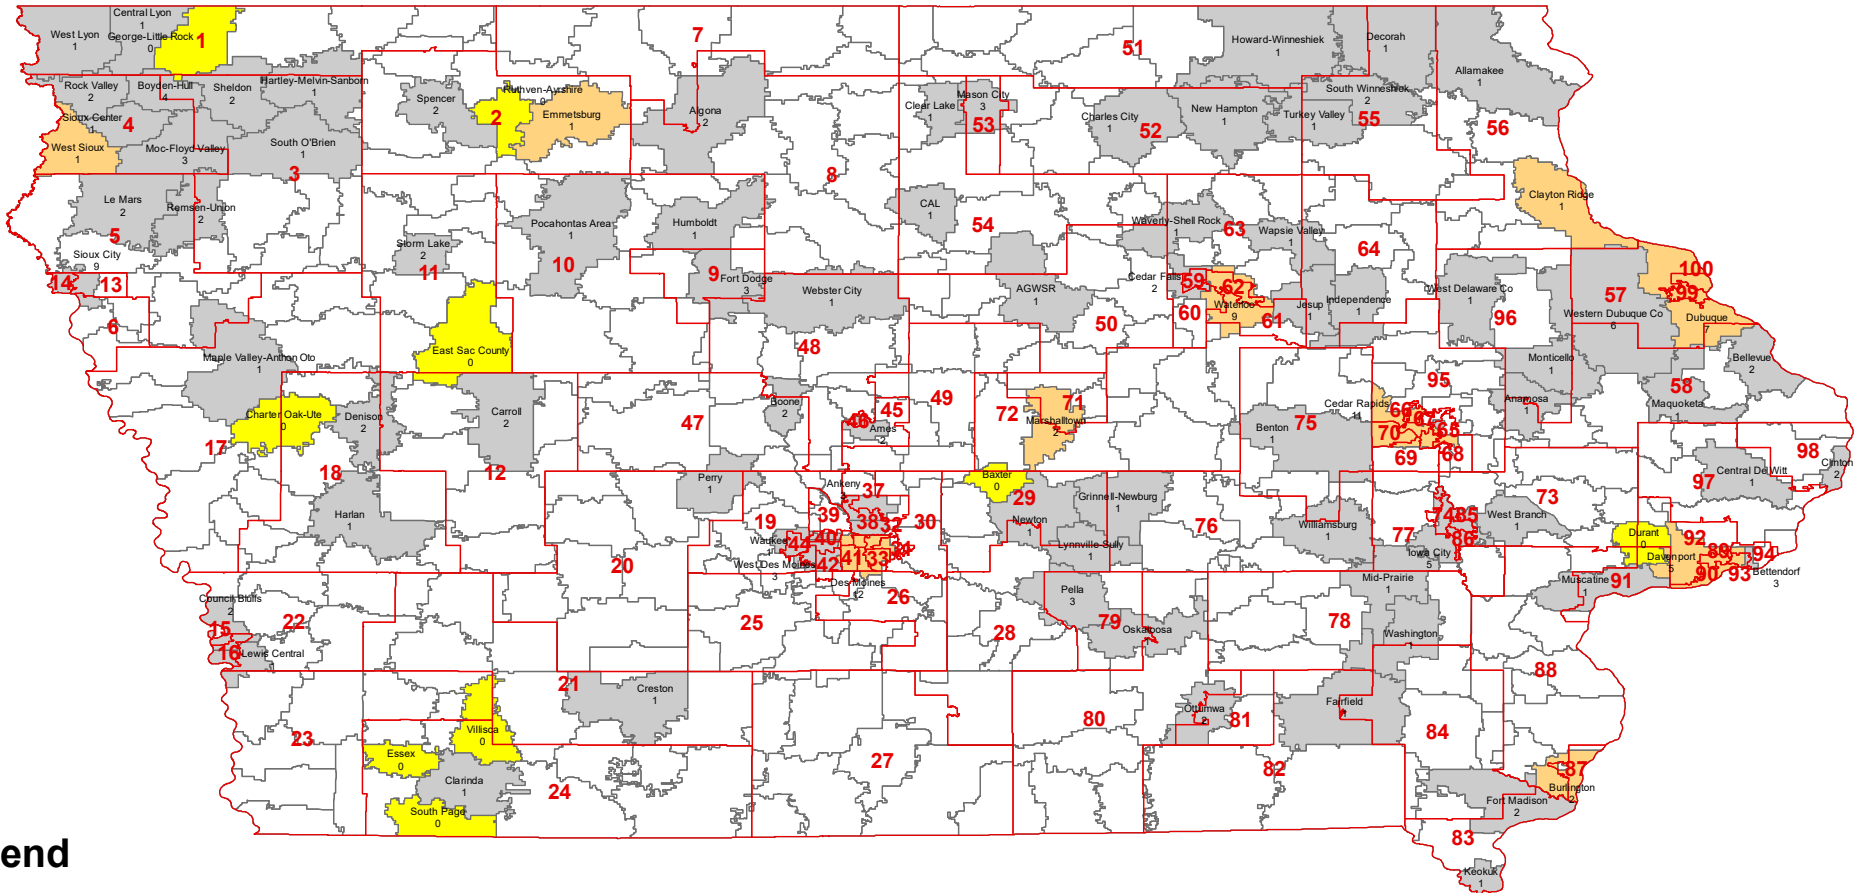

Iowa Association of School Boards

Accredited Non-public School Buildings within Public School Districts and ESSA Status 2020-2021 School Year

Legend

- Iowa House Districts
- No Non-Public School Buildings and Not on ESSA (231 Districts)
- At Least One Non-Public School Building and Not On ESSA (77 Districts)
- No Non-Public School Buildings and District On ESSA (9 Districts)
- At Least One Non-Public School Building and District On ESSA (10 Districts)

Note: Number directly under the school district name reflects the number of non-public school buildings within the school district.

Sources:
Iowa Department of Education, Non-public School Address file, and ESSA status file
IASB analysis and calculations