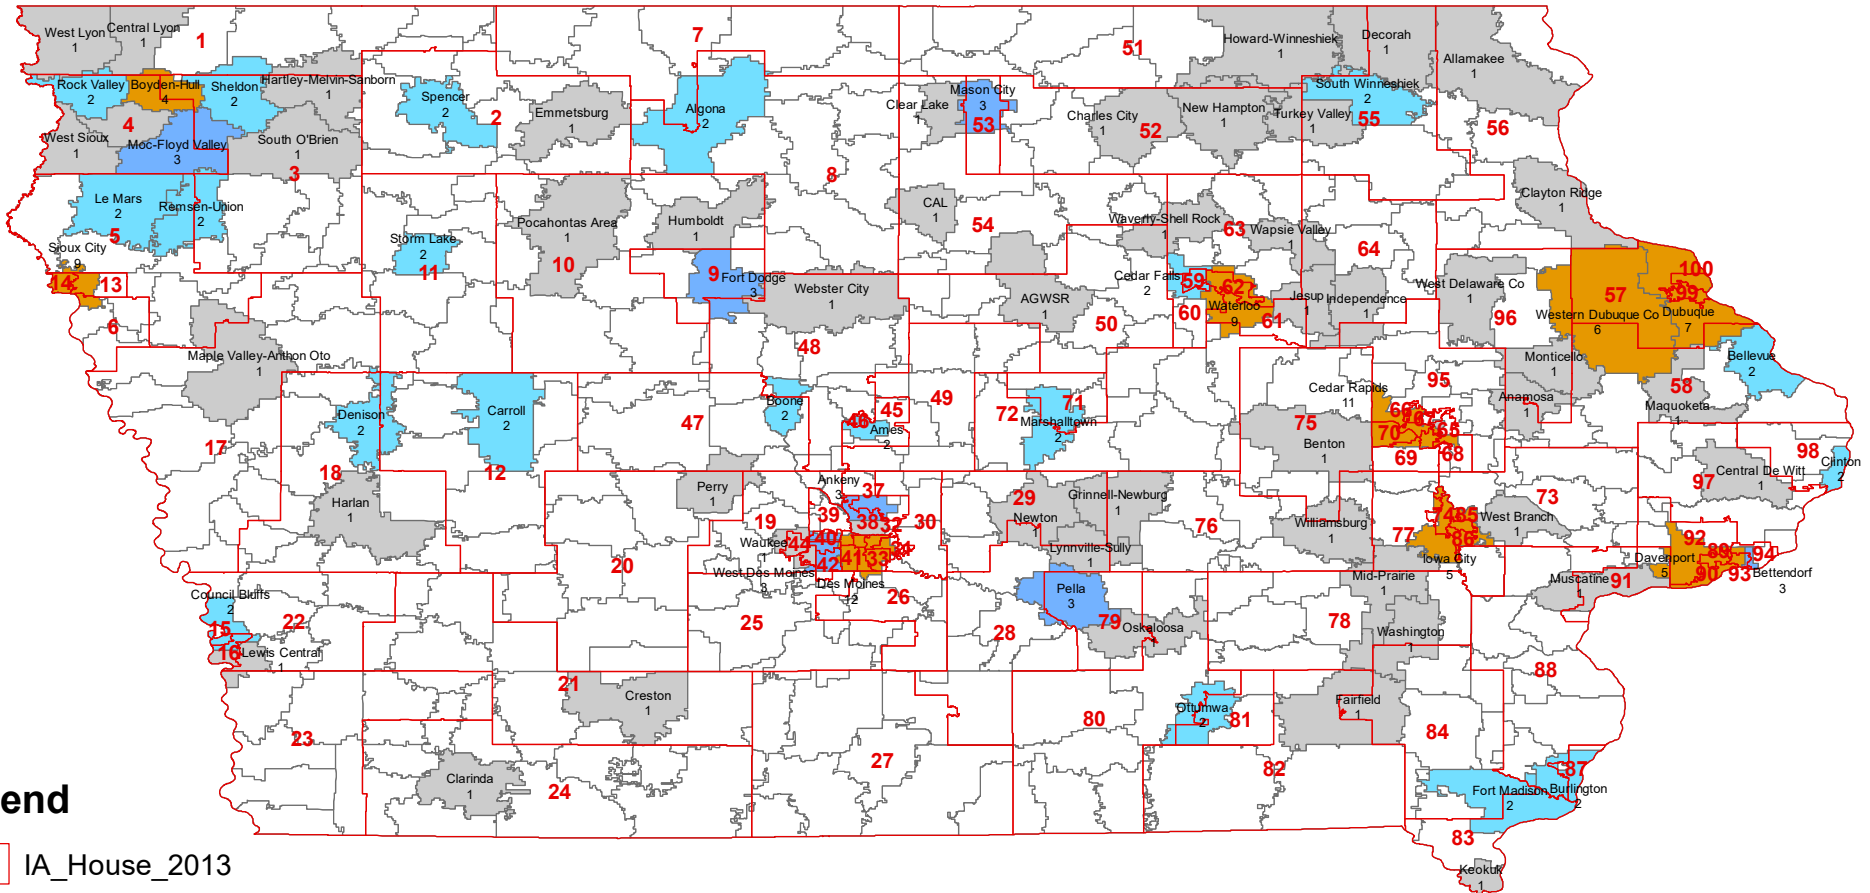

Iowa Association of School Boards

Accredited Non-public School Buildings within Public School Districts: 2020-2021 School Year

Legend

- IA_House_2013
- No Non-public School Buildings (240 Districts)
- One Non-public School Building (50 Districts)
- Two Non-public School Buildings (20 Districts)
- Three Non-public School Buildings (8 Districts)
- Between 4 and 12 Non-public School Buildings (9 Districts)

Sources:
 Iowa Department of Education, Non-public School Address file
 IASB analysis and calculations